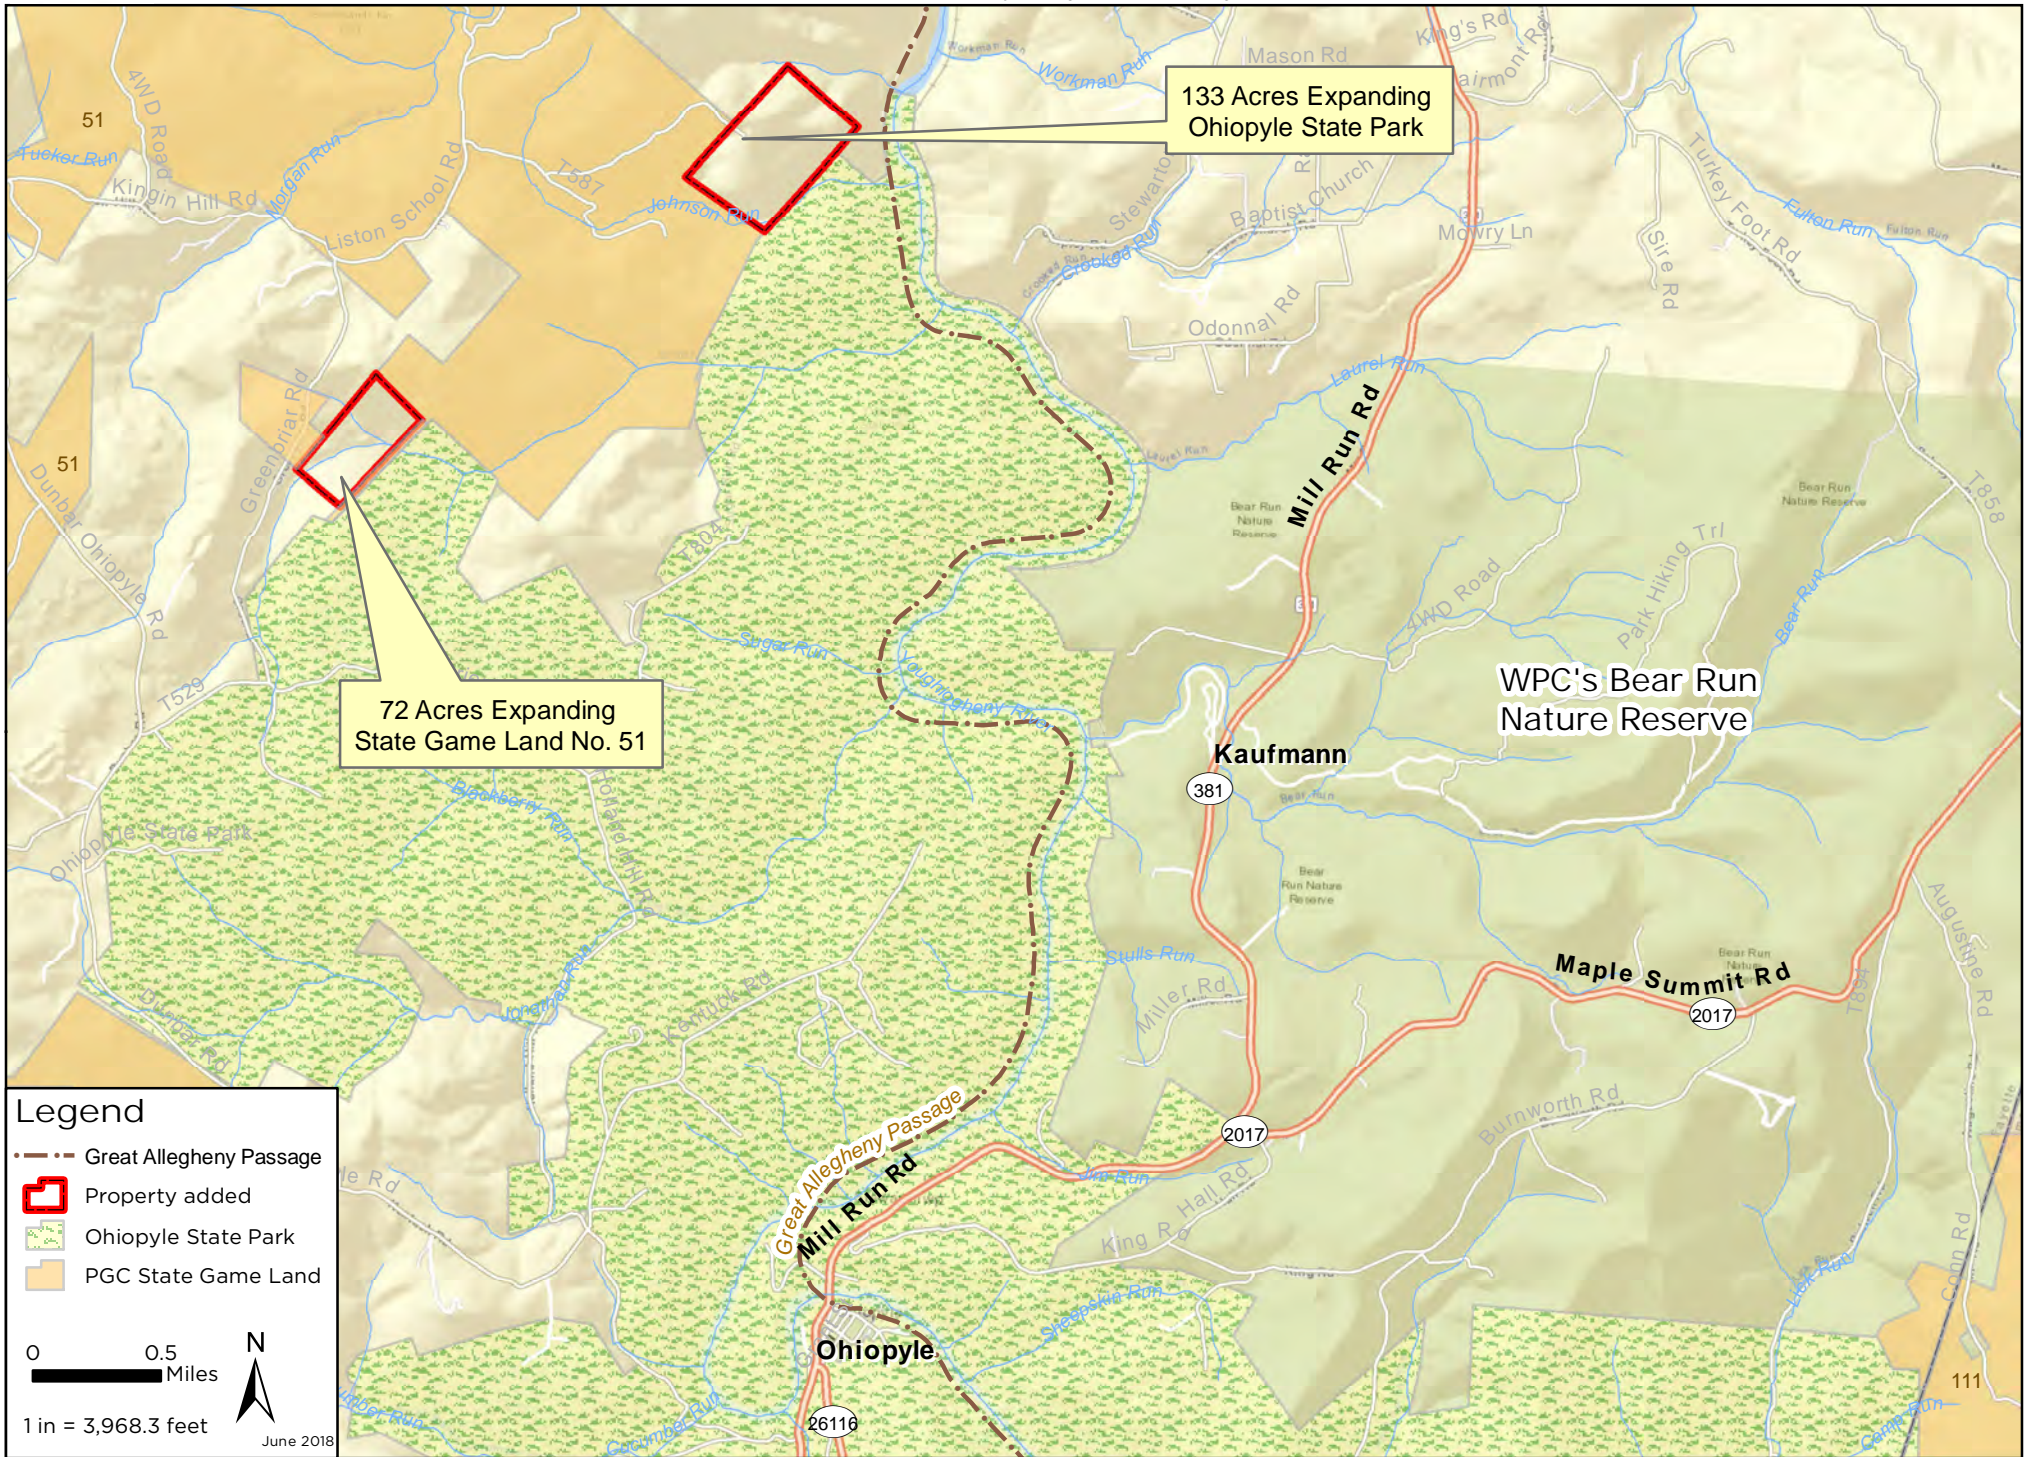

WPC Protects More Forested Ridges and Headwaters in the Laurel Highlands

Dunbar Township, Fayette County

133 Acres Expanding
Ohiopyle State Park

72 Acres Expanding
State Game Land No. 51

WPC's Bear Run
Nature Reserve

Legend

- Great Allegheny Passage
- Property added
- Ohiopyle State Park
- PGC State Game Land

June 2018